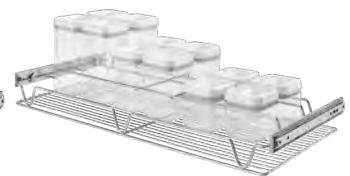

5WCOR-30CR-1
Chrome Wire Container Organizer
(30" version shown)

Pantry Container Organizer w/ Containers — w/ Full-Extension, Ball-Bearing Slides

PRODUCT	DESCRIPTION	DIMS	MCO	FINISH	SLP
5WCOR-18CR-1	Pantry Container Organizer w/ (2) Container Sets	18" (457 mm) W x 14" (356 mm) D x 8-11/32" (212 mm) H	18" (457 mm)	Chrome	$273.30
5WCOR-24CR-1	Pantry Container Organizer w/ (3) Container Sets	24" (610 mm) W x 14" (356 mm) D x 8-11/32" (212 mm) H	24" (610 mm)	Chrome	$363.35
5WCOR-30CR-1	Pantry Container Organizer w/ (4) Container Sets	30" (762 mm) W x 14" (356 mm) D x 8-11/32" (212 mm) H	30" (762 mm)	Chrome	$456.75
Containers					
CO-03S-1	Small Container	3-15/16" (100 mm) W x 3-15/16" (100 mm) D x 3-27/32" (98 mm) H			$29.15
CO-05M-1	Medium Container	3-15/16" (100 mm) W x 3-15/16" (100 mm) D x 5-25/32" (147 mm) H			$32.35
CO-07L-1	Large Container	3-15/16" (100 mm) W x 3-15/16" (100 mm) D x 7-23/32" (196 mm) H			$34.95
CO-SET-1	Small, Medium, Large Container Set	3-15/16" (100 mm) W x 3-15/16" (100 mm) D x 7-23/32" (196 mm) H			$103.70