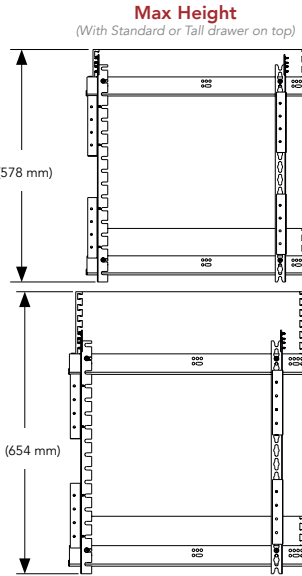

4PIL-24SC-SV-2
Pilaster System Kit
(1) Standard, (1) Tall and silver finish shown