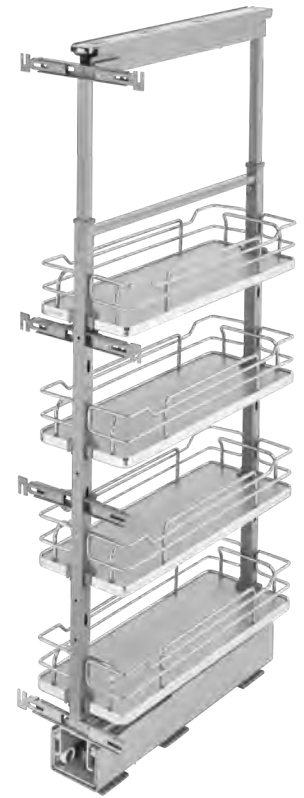

5373-13-MP

SCAN FOR PRICING!

BASKET WIDTH
8" (203 mm)
10" (254 mm)
13" (330 mm)
16" (406 mm)
19" (482 mm)

Adjustable door mount bracket

Solid bottom shelves available in maple or gray

5343-08-GR
Pullout Pantry
(8" gray version shown)

With the adjustable shelf extender bracket you can move the top shelf on our 5300 Series pantries with ease. The slide-on design installs effortlessly when affixing to the fully extended frame letting you rearrange your shelves and maximize your storage space.