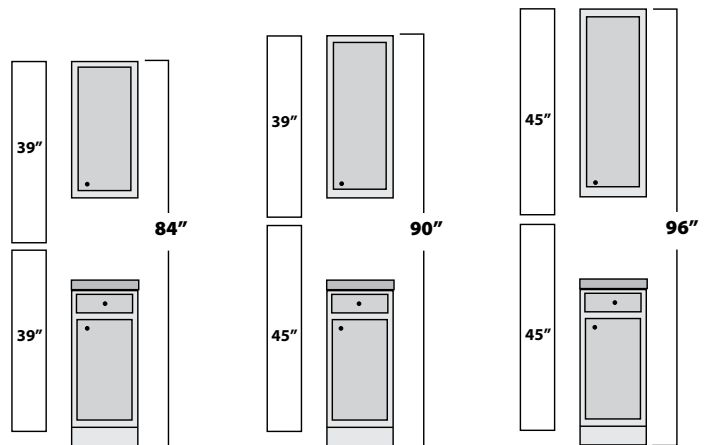

Different combinations permit use in 30", 36" and 42" wall applications

Wood Tall Stainless Filler Pullout - Left Handed

PRODUCT	DESCRIPTION	DIMS	FINISH	SLP
434-TF39-6SS	39" Tall Filler Organizer	6" (153 mm) W x 23" (584 mm) D x 38-1/2" (978 mm) H	Maple	$760.95
434-TF45-6SS	45" Tall Filler Organizer	6" (153 mm) W x 23" (584 mm) D x 44-1/2" (1130 mm) H	Maple	$807.65

Wood Tall Stainless Filler Pullout - Right Handed

434-TF39R-6SS	39" Tall Filler Organizer	6" (153 mm) W x 23" (584 mm) D x 38-1/2" (978 mm) H	Maple	$762.10
434-TF45R-6SS	45" Tall Filler Organizer	6" (153 mm) W x 23" (584 mm) D x 44-1/2" (1130 mm) H	Maple	$808.10

Waste
Blind Corner
Sink
Base
Tall
Drawer
Wall
Vanity
Closet
Susan
Lazy
LED
Lighting