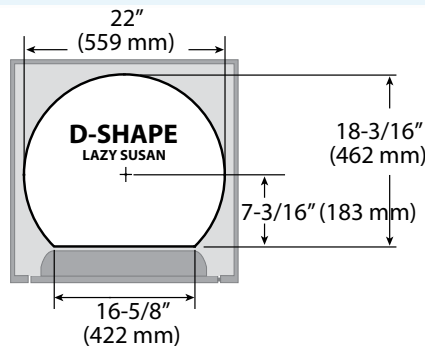

(5) Shelf Wood D-Shaped Pantry Set

PRODUCT	DESCRIPTION	DIMS	CAB	FINISH	SLP
4265-22-52	D-Shape Set	22" (559 mm) Diameter	T24	Maple	$944.80

(5) Wood Door Storage Tray w/ Screw in Clips

4235-20-5	20" Door Storage Tray	19-3/4" (502 mm) W x 4-1/4" (108 mm) D x 3-5/8" (91 mm) H	T24	Maple	$62.35 ea.

(2) Standards w/ (10) Clips

6232-58-4528-52	Standards w/ Clips	58" (1473 mm) L		Aluminum	$98.15

Waste
Blind Corner
Sink
Tall
Base
Drawer
Wall
Vanity
Closet
Susan
Lazy
LED Lighting