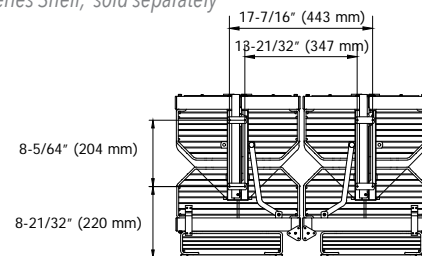

Pictured with our 5330 Series Shelf, sold separately

5722-36CR