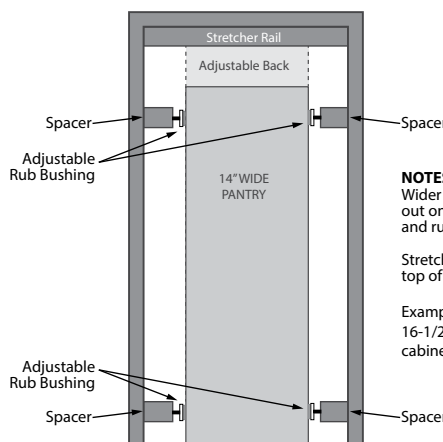

448-TP SERIES WOOD PANTRY PULLOUT FULL ACCESS "EURO" CABINET APPLICATION

NOTES:
Wider cabinet openings must be blocked out on both sides of the pantry and rub bushings must be used.

Stretcher Rail must be installed at the top of the cabinet opening.

Example:
16-1/2" wide cabinet opening