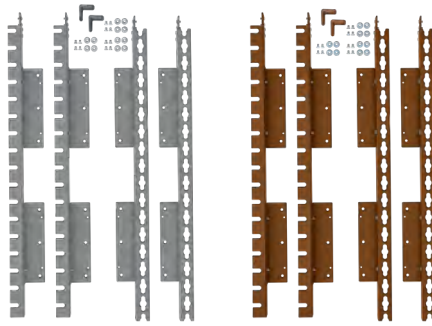

4PIL-18SC-3
Pilaster System Kit
(2) Standard, (1) Tall and brown finish shown

4PIL-21SV-1 & 4PIL-21-1
Pilaster Uprights
(Silver and brown finish shown)