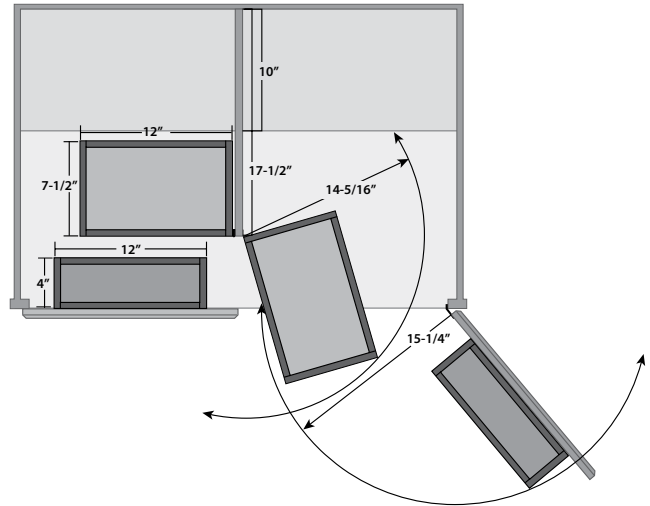

4WP18-45-KIT
Wood Swing Out Pantry
(45" version shown)

4WP18-51-KIT
Wood Swing Out Pantry
(51" version shown)

4WP18-57-KIT
Wood Swing Out Pantry
(57" version shown)
Top rails not included

* Top rail not included