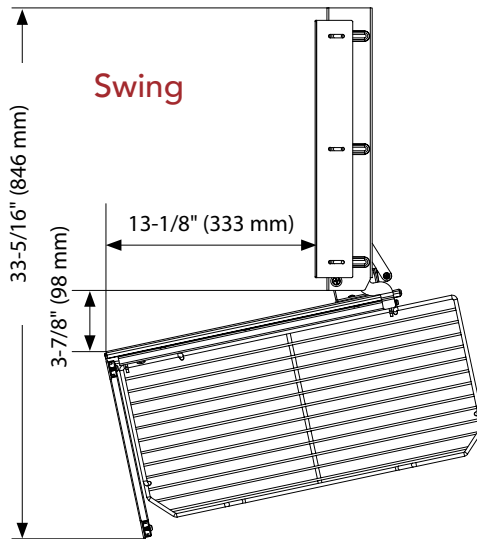

Above Appliance Pullout

PRODUCT	DESCRIPTION	DIMS	MCO	CAB	FINISH	SLP
5708-15CR	Above Appliance Pullout	14 - 15" (356 - 381 mm) W x 21-3/8" (543 mm) D x 15" (381 mm) H	14-3/4" (375 mm)	T33 Butt/ T36	Chrome	$608.55