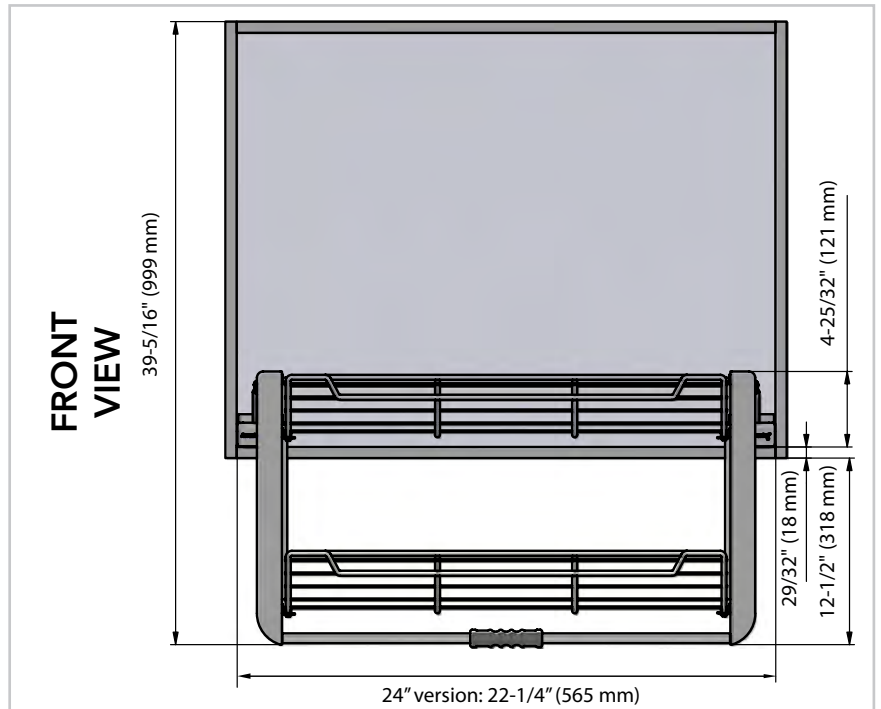

Pre-printed and customizable labels

Side Mounted

UNIVERSAL pull-down

5UPD-24CRN
Universal Pull-Down

Universal Pull-Down Shelving System

PRODUCT	DESCRIPTION	DIMS	MCOFL	MCOFF	CAB	FINISH	SLP
5UPD-24CRN	Pull-Down	22-1/4" (565 mm) W x 10-1/2" (267 mm) D x 21-1/2" (467 mm) H	22-1/2" (572 mm)	21" (533 mm)	W24	Metal/Chrome	\$1182.45