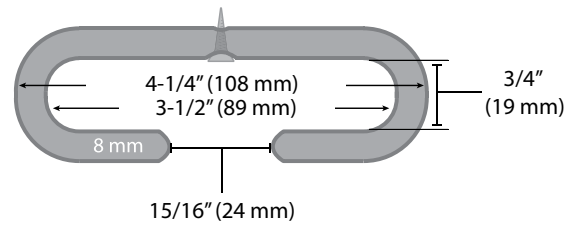

SCAN FOR PRICING!

3150-11BR
11" Stemware Rack
(Brass finish shown)

3150-16ORB
16" Stemware Rack
(Oil-Rubbed Bronze finish shown)

3450-11SN
Quad Stemware Rack
(Satin Nickel finish shown)

3150-18CR
18" Stemware Rack
(Chrome finish shown)