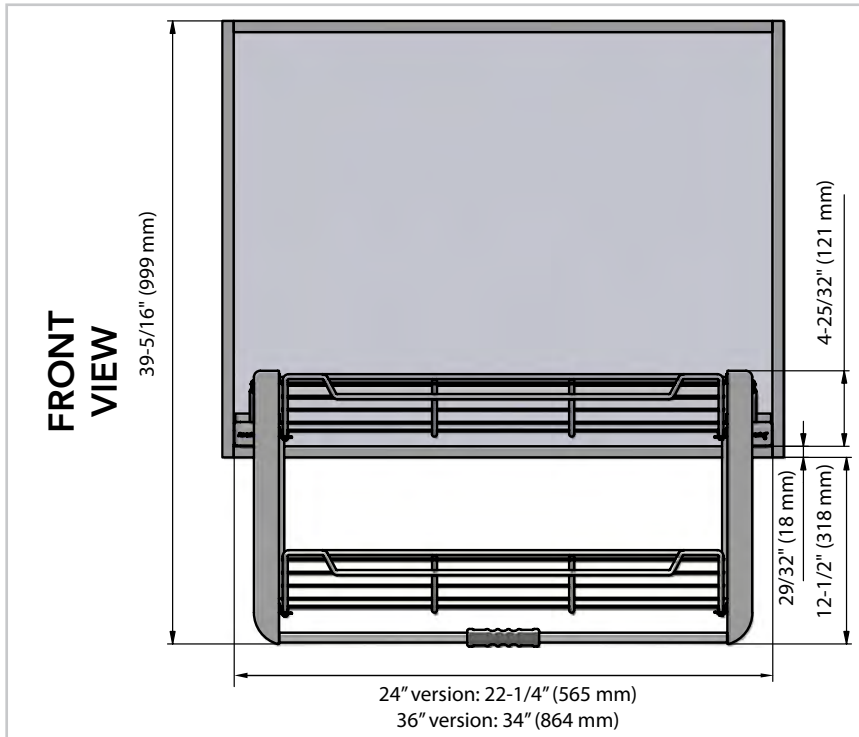

Can be side or bottom mounted

5PD-36CRN
Pull-Down Shelving System
(36" version shown)

Pull-Down Shelving System

PRODUCT	DESCRIPTION	DIMS	MCOFL	MCOFF	CAB	FINISH	SLP
5PD-24CRN	Pull-Down	22-1/4" (565 mm) W x 10-1/8" (267 mm) D x 18-3/8" (467 mm) H	22-1/2" (572 mm)	21" (534 mm)	W24	Silver/Chrome	$892.60
5PD-36CRN	Pull-Down	34-1/4" (870 mm) W x 10-1/8" (267 mm) D x 18-3/8" (467 mm) H	34-1/2" (876 mm)	33" (838 mm)	W36	Silver/Chrome	$939.00

Solid Bottom Pull-Down Shelving System

5PD-24FOG	Pull-Down	22-7/32" (564 mm) W x 10-1/8" (267 mm) D x 18-7/32" (463 mm) H	22-1/2" (572 mm)	21" (534 mm)	FLW24	Orion Gray/ Walnut	$969.05
5PD-36FOG	Pull-Down	34-1/32" (864 mm) W x 10-1/8" (267 mm) D x 18-7/32" (463 mm) H	34-1/2" (876 mm)	33" (838 mm)	FLW36	Orion Gray/ Walnut	$1065.90

Waste

Blind Corner

Sink

Base

Tall

Drawer

Wall

Vanity

Closet

Susan Lazy

LED Lighting