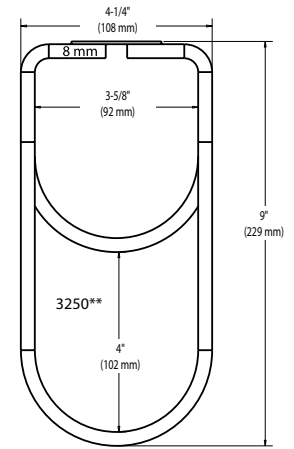

SCAN FOR PRICING!

3150-11BR
11" Stemware Rack
(Brass finish shown)

3150-16ORB
16" Stemware Rack
(Oil-Rubbed Bronze finish shown)

3450-11SN
Quad Stemware Rack
(Satin Nickel finish shown)

3150-18CR
18" Stemware Rack
(Chrome finish shown)

3250SN
Double Bottle Rack
(Satin Nickel finish shown)

Wine and Stemware Rack

PRODUCT	DESCRIPTION	DIMS	FINISH	SLP
3150-11CR	11" Stemware Rack	4-1/4" (108 mm) W x 11" (279 mm) D x 1-1/2" (38 mm) H	Chrome	\$12.60
3150-16CR	16" Stemware Rack	4-1/4" (108 mm) W x 16" (406 mm) D x 1-1/2" (38 mm) H	Chrome	\$15.95
3150-18CR	18" Stemware Rack	4-1/4" (108 mm) W x 18" (457 mm) D x 1-1/2" (38 mm) H	Chrome	\$17.85
3250CR	Double Bottle Rack	4-1/4" (108 mm) W x 5/8" (16 mm) D x 9" (229 mm) H	Chrome	\$24.05
3450-11CR	11" Quad Stemware Rack	17" (432 mm) W x 11" (279 mm) D x 1-1/2" (38 mm) H	Chrome	\$48.30

Wine and Stemware Rack

3150-11SN	11" Stemware Rack	4-1/4" (108 mm) W x 11" (279 mm) D x 1-1/2" (38 mm) H	Satin Nickel	\$14.35
3150-16SN	16" Stemware Rack	4-1/4" (108 mm) W x 16" (406 mm) D x 1-1/2" (38 mm) H	Satin Nickel	\$18.25
3150-18SN	18" Stemware Rack	4-1/4" (108 mm) W x 18" (457 mm) D x 1-1/2" (38 mm) H	Satin Nickel	\$20.45
3250SN	Double Bottle Rack	4-1/4" (108 mm) W x 5/8" (16 mm) D x 9" (229 mm) H	Satin Nickel	\$26.85
3450-11SN	11" Quad Stemware Rack	17" (432 mm) W x 11" (279 mm) D x 1-1/2" (38 mm) H	Satin Nickel	\$55.80

Wine and Stemware Rack

3150-11BR	11" Stemware Rack	4-1/4" (108 mm) W x 11" (279 mm) D x 1-1/2" (38 mm) H	Brass	\$14.35
3150-16BR	16" Stemware Rack	4-1/4" (108 mm) W x 16" (406 mm) D x 1-1/2" (38 mm) H	Brass	\$18.25
3150-18BR	18" Stemware Rack	4-1/4" (108 mm) W x 18" (457 mm) D x 1-1/2" (38 mm) H	Brass	\$20.45
3250BR	Double Bottle Rack	4-1/4" (108 mm) W x 5/8" (16 mm) D x 9" (229 mm) H	Brass	\$28.15
3450-11BR	11" Quad Stemware Rack	17" (432 mm) W x 11" (279 mm) D x 1-1/2" (38 mm) H	Brass	\$56.10