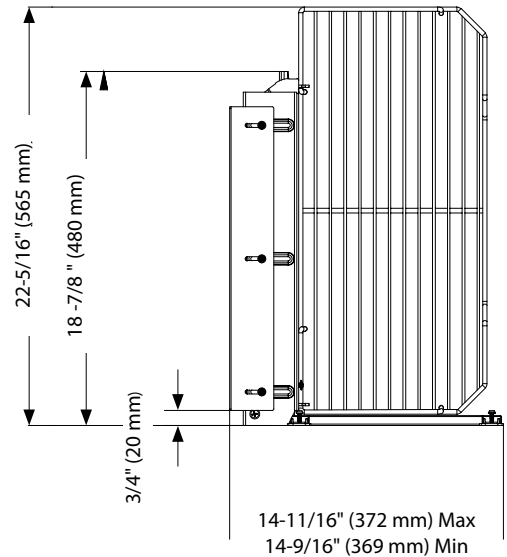

Above Appliance Pullout

PRODUCT	DESCRIPTION	DIMS	MCO	CAB	FINISH	SLP
5708-15CR	Above Appliance Pullout	14 - 15" (356 - 381 mm) W x 21-3/8" (543 mm) D x 15" (381 mm) H	14-3/4" (375 mm)	T33 Butt/ T36	Chrome	$608.55