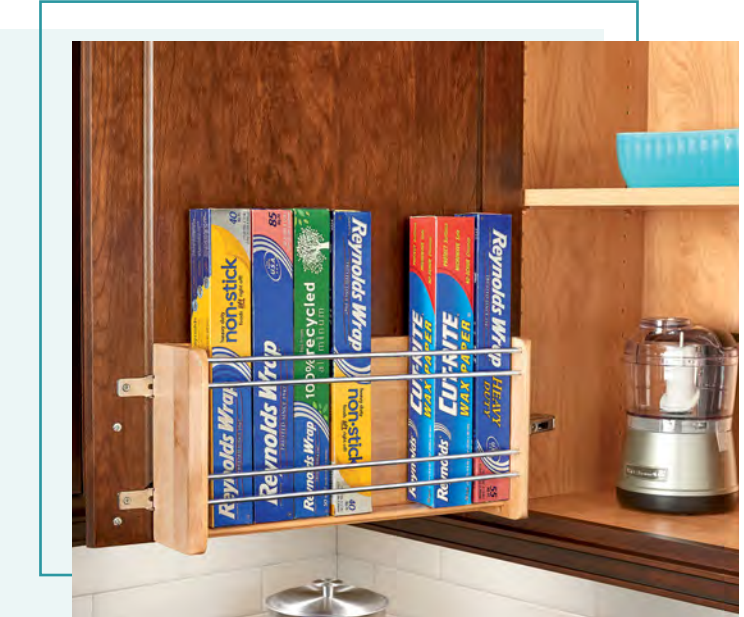

Door Mount Foil Rack

4WFR Series

- Designed for 15", 18" and 21" wall cabinets
- Maple construction with chrome accents
- Patented adjustable door mount brackets provide up to 5" of adjustability (US Patent No: 7,204,569)
- TSCA Title VI compliant

4WFR-21-1

Door Mount Vertical Foil Rack						
PRODUCT	DESCRIPTION	DIMS	MCO	CAB	FINISH	SLP
4WFR-15-1	Vertical Foil Rack	10-1/8" (257 mm) W x 4" (102 mm) D x 8" (203 mm) H	11" (279 mm)	W15	Maple	$91.80
4WFR-18-1	Vertical Foil Rack	13-1/8" (333 mm) W x 4" (102 mm) D x 8" (203 mm) H	14" (356 mm)	W18	Maple	$99.05
4WFR-21-1	Vertical Foil Rack	16-1/8" (410 mm) W x 4" (102 mm) D x 8" (203 mm) H	17" (432 mm)	W21	Maple	$106.15

Waste
Blind Corner
Sink
Base
Tail
Drawer
Wall
Vanity
Closet
Susan
Lazy
LED Lighting