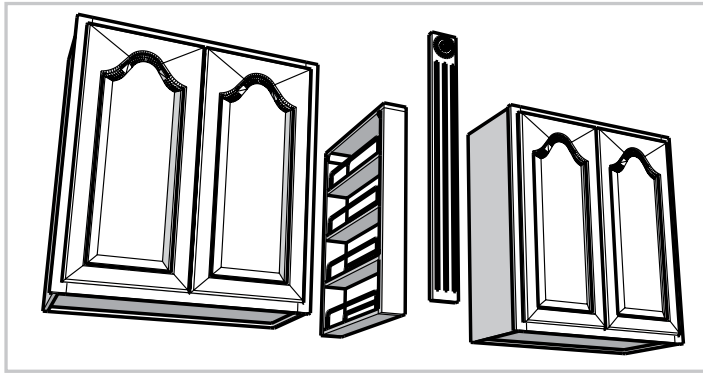

SCAN FOR PRICING!

This product installs between two cabinets. Just add your door front

Tiered Wall Filler Pullout Organizer w/ Ball-Bearing Soft-Close

PRODUCT	DESCRIPTION	DIMS	FINISH	SLP
432-WFBBSC30-3C	Tiered Filler for 3" Width	3" (76 mm) W x 11-1/8" (283 mm) D x 30" (762 mm) H	Maple	$244.60
432-WFBBSC33-3C	Tiered Filler for 3" Width	3" (76 mm) W x 11-1/8" (283 mm) D x 33" (838 mm) H	Maple	$245.65
432-WFBBSC36-3C	Tiered Filler for 3" Width	3" (76 mm) W x 11-1/8" (283 mm) D x 36" (914 mm) H	Maple	$295.65
432-WFBBSC39-3C	Tiered Filler for 3" Width	3" (76 mm) W x 11-1/8" (283 mm) D x 39" (991 mm) H	Maple	$310.75
432-WFBBSC42-3C	Tiered Filler for 3" Width	3" (76 mm) W x 11-1/8" (283 mm) D x 42" (1067 mm) H	Maple	$320.75
432-WFBBSC30-6C	Tiered Filler for 6" Width	6" (152 mm) W x 11-1/8" (283 mm) D x 30" (762 mm) H	Maple	$292.90
432-WFBBSC33-6C	Tiered Filler for 6" Width	6" (152 mm) W x 11-1/8" (283 mm) D x 33" (838 mm) H	Maple	$312.20
432-WFBBSC36-6C	Tiered Filler for 6" Width	6" (152 mm) W x 11-1/8" (283 mm) D x 36" (914 mm) H	Maple	$326.70
432-WFBBSC39-6C	Tiered Filler for 6" Width	6" (152 mm) W x 11-1/8" (283 mm) D x 39" (991 mm) H	Maple	$348.70
432-WFBBSC42-6C	Tiered Filler for 6" Width	6" (152 mm) W x 11-1/8" (283 mm) D x 42" (1067 mm) H	Maple	$356.40

Tiered Wall Filler Pullout Organizer

432-WF-3C	Tiered Filler for 3" Width	3" (76 mm) W x 11-1/8" (283 mm) D x 30" (762 mm) H	Maple	$207.50
432-WF33-3C	Tiered Filler for 3" Width	3" (76 mm) W x 11-1/8" (283 mm) D x 33" (838 mm) H	Maple	$227.80
432-WF36-3C	Tiered Filler for 3" Width	3" (76 mm) W x 11-1/8" (283 mm) D x 36" (914 mm) H	Maple	$239.25
432-WF39-3C	Tiered Filler for 3" Width	3" (76 mm) W x 11-1/8" (283 mm) D x 39" (991 mm) H	Maple	$252.15
432-WF42-3C	Tiered Filler for 3" Width	3" (76 mm) W x 11-1/8" (283 mm) D x 42" (1067 mm) H	Maple	$263.05
432-WF-6C	Tiered Filler for 6" Width	6" (152 mm) W x 11-1/8" (283 mm) D x 30" (762 mm) H	Maple	$264.50
432-WF33-6C	Tiered Filler for 6" Width	6" (152 mm) W x 11-1/8" (283 mm) D x 33" (838 mm) H	Maple	$268.25
432-WF36-6C	Tiered Filler for 6" Width	6" (152 mm) W x 11-1/8" (283 mm) D x 36" (914 mm) H	Maple	$277.70
432-WF39-6C	Tiered Filler for 6" Width	6" (152 mm) W x 11-1/8" (283 mm) D x 39" (991 mm) H	Maple	$294.05
432-WF42-6C	Tiered Filler for 6" Width	6" (152 mm) W x 11-1/8" (283 mm) D x 42" (1067 mm) H	Maple	$308.85

Accessories

5KCUP-432-1	K-Cup Accessory	Fits all 432 series 3" Wall Fillers	Chrome	$53.05

Waste
Blind Corner
Sink
Sink
Base
Tail
Drawer
Wall
Vanity
Closet
Susan
Lazy
LED Lighting